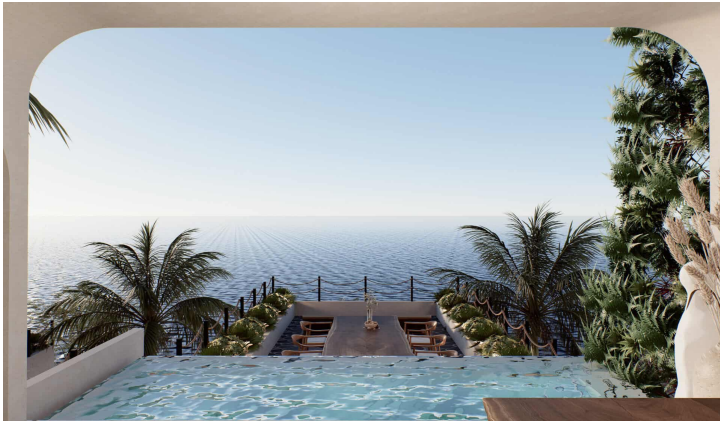

OCEAN VIEW 1/2 BEDROOM VILLA FOR SALE LEASEHOLD IN
NUSA PENIDA BE-1211

PROPERTY INFORMATION

• NOT ACTIVATED • PREVIEW •

Website Link	Link	Property ID	BE-1211
Property Type	Villa	Status	Leasehold
Land Size	185 sqm	Leasehold	29 years
Building Size	246 sqm	Add Extension	
Price	USD 240000	Years Extension	
		Zoning	
		Building Permit	Yes