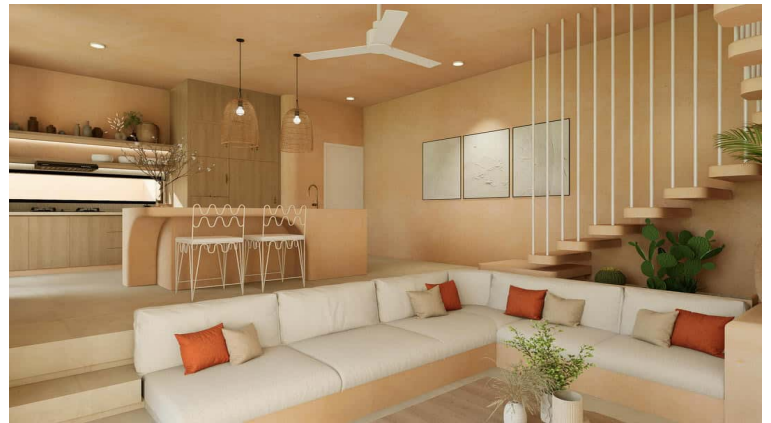

OFFPLAN 1/2 BEDROOM VILLA FOR SALE LEASEHOLD IN
ULUWATU BE-2178

PROPERTY INFORMATION

• NOT ACTIVATED • PREVIEW •

Website Link	Link	Property ID	BE-2178
Property Type	Villa	Status	Leasehold
Land Size	90 sqm	Leasehold	24 Years
Building Size	85 sqm	Add Extension	market_price
Price	USD 239000	Years Extension	30
		Zoning	Tourism
		Building Permit	Yes

PROPERTY FEATURES

Furnish	Fully-Furnished	Living Room	Enclosed
Bedroom	1	View	
Bathroom	1.5	Rooftop	no
Pool Size	10 sqm	Parking	Yes
Garage	No	Label	Off Plan