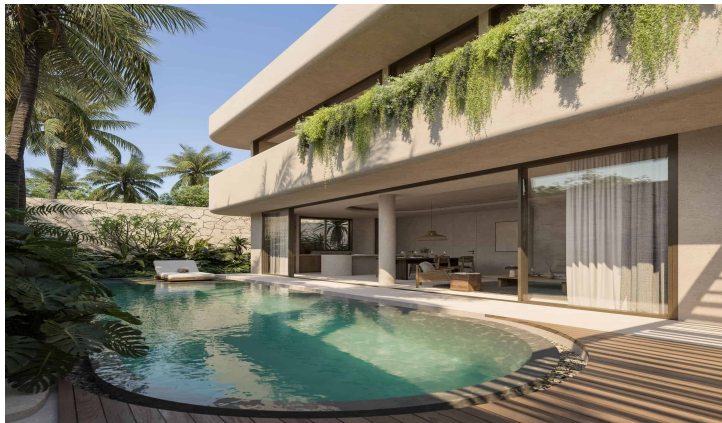

OCEAN/SUNSET VIEW 2 BEDROOM VILLA FOR SALE LEASEHOLD
IN ULUWATU BE-948

PROPERTY INFORMATION

• NOT ACTIVATED • PREVIEW •

Website Link	Link	Property ID	BE-948
Property Type	Villa	Status	Leasehold
Land Size	278 sqm	Leasehold	30 years
Building Size	180 sqm	Add Extension	
Price	USD 459000	Years Extension	
		Zoning	
		Building Permit	