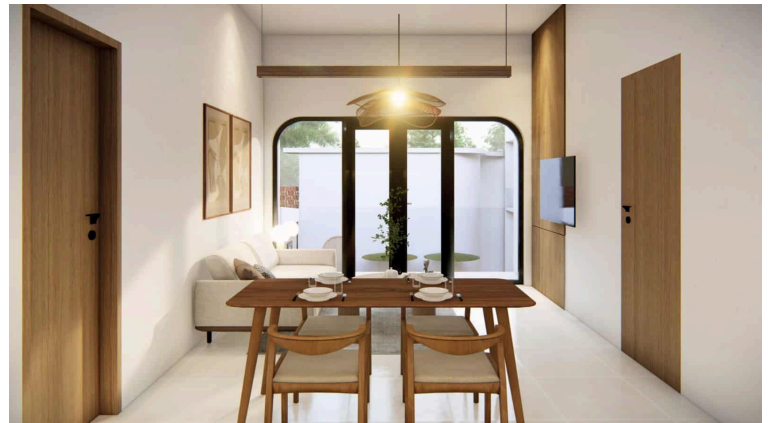

STYLISH 1 BEDROOM APARTMENT CLOSE TO PADANG-PADANG BEACH FOR SALE LEASEHOLD IN ULUWATU BE-1004

PROPERTY INFORMATION

• NOT ACTIVATED • PREVIEW •

Website Link	Link	Property ID	BE-1004
Property Type	Apartment	Status	Leasehold
Land Size	sqm	Leasehold	24 Years
Building Size	55 sqm	Add Extension	
Price	USD 139000	Years Extension	
		Zoning	
		Building Permit	

PROPERTY FEATURES

Furnish	Semi-Furnished	Living Room	
Bedroom	1	View	
Bathroom	1	Rooftop	No
Pool Size		Parking	No
Garage	No	Label	Ready Now