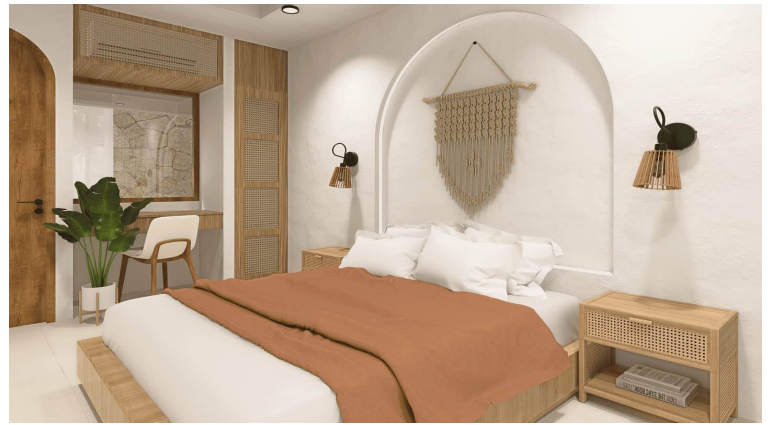

OFFPLAN 2 BEDROOM VILLA FOR SALE LEASEHOLD IN SEMER

BE-2142

PROPERTY INFORMATION

• NOT ACTIVATED • PREVIEW •

Website Link	Link	Property ID	BE-2142
Property Type	Villa	Status	Leasehold
Land Size	160 sqm	Leasehold	25 Years
Building Size	80 sqm	Add Extension	
Price	USD 190760	Years Extension	
		Zoning	Residential
		Building Permit	No

PROPERTY FEATURES

Furnish	Fully-Furnished	Living Room	Enclosed
Bedroom	2	View	
Bathroom	2	Rooftop	No
Pool Size		Parking	Yes
Garage	No	Label	Off Plan