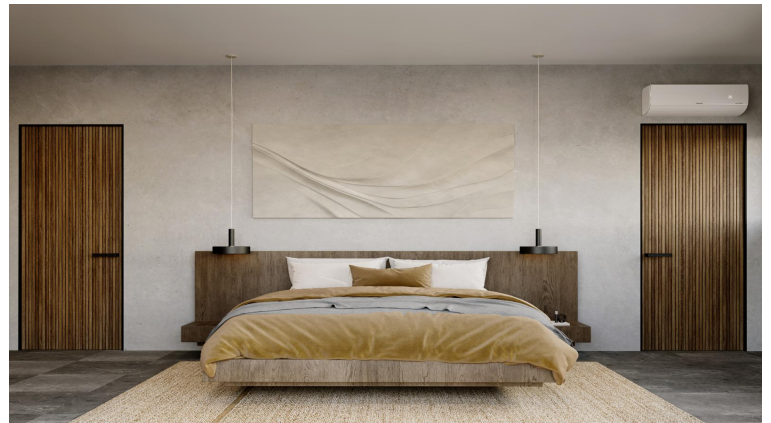

OFFPLAN 3 BEDROOM VILLA FOR SALE LEASEHOLD IN UMALAS

BE-2280

PROPERTY INFORMATION

• NOT ACTIVATED • PREVIEW •

Website Link	Link	Property ID	BE-2280
Property Type	Villa	Status	Leasehold
Land Size	250 sqm	Leasehold	25 Years
Building Size	260 sqm	Add Extension	market_price
Price	USD 385000	Years Extension	
		Zoning	Residential
		Building Permit	Yes