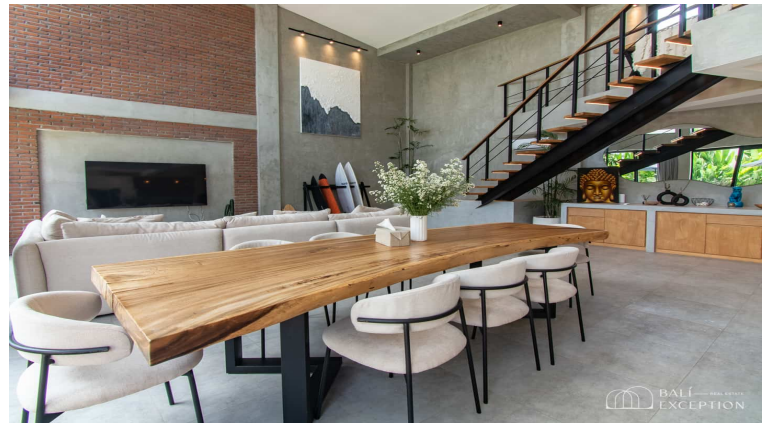

RICE FIELD VIEW 4 BEDROOM VILLA FOR SALE LEASEHOLD IN  
BERAWA BE-816

**PROPERTY INFORMATION**

• NOT ACTIVATED • PREVIEW •

<b>Website Link</b>	Link	<b>Property ID</b>	BE-816
<b>Property Type</b>	Villa	<b>Status</b>	Leasehold
<b>Land Size</b>	350 sqm	<b>Leasehold</b>	35 Years
<b>Building Size</b>	260 sqm	<b>Add Extension</b>	
<b>Price</b>	USD 890000	<b>Years Extension</b>	
		<b>Zoning</b>	Tourism
		<b>Building Permit</b>	