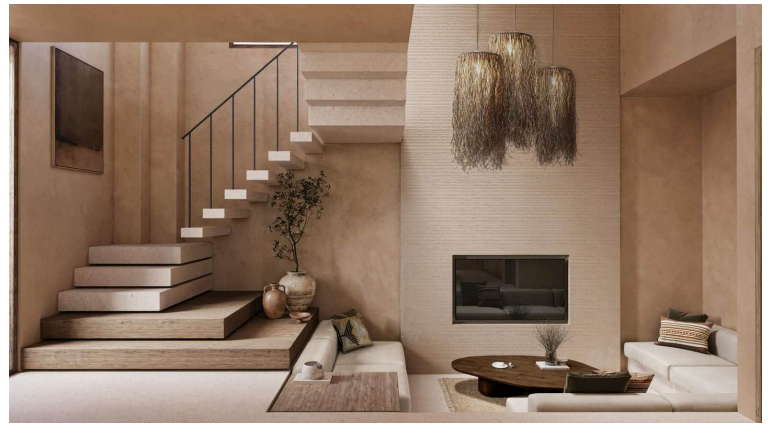

TULUM INSPIRED MODERN MEXICAN 2 BEDROOM FOR SALE
LEASEHOLD IN ULUWATU BE-1854

PROPERTY INFORMATION

• NOT ACTIVATED • PREVIEW •

Website Link	Link	Property ID	BE-1854
Property Type	Villa	Status	Leasehold
Land Size	200 sqm	Leasehold	28.5 Years
Building Size	125 sqm	Add Extension	
Price	USD 319000	Years Extension	Possibility of extension
		Zoning	Mixed
		Building Permit	Yes