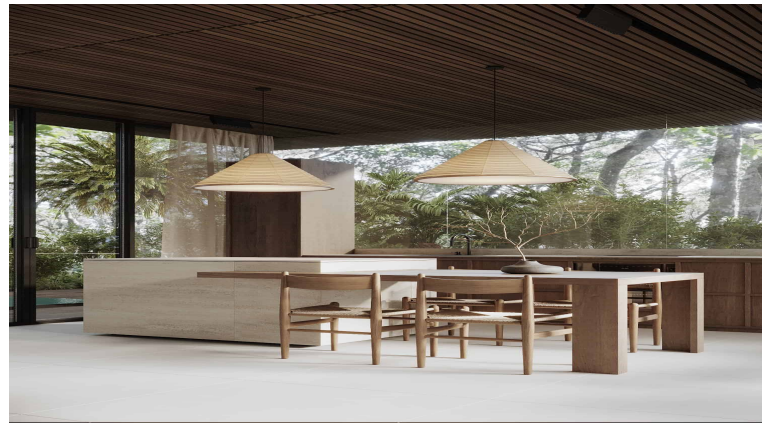

**EXCLUSIVE 1 BEDROOM VILLA CLOSE TO DREAMLAND BEACH
FOR SALE LEASEHOLD IN BUKIT ULUWATU BE-869**

PROPERTY INFORMATION

• NOT ACTIVATED • PREVIEW •

Website Link	Link	Property ID	BE-869
Property Type	Villa	Status	Leasehold
Land Size	195 sqm	Leasehold	20 Years
Building Size	65 sqm	Add Extension	
Price	USD 250000	Years Extension	
		Zoning	Tourism
		Building Permit	Yes