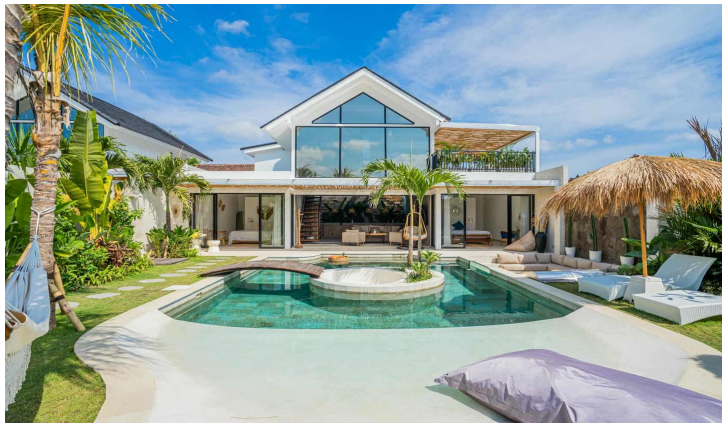

OFFPLAN 4 BEDROOM VILLA FOR SALE LEASEHOLD IN SEMER

BE-2200

PROPERTY INFORMATION

• NOT ACTIVATED • PREVIEW •

|               |            |                 |              |
|---------------|------------|-----------------|--------------|
| Website Link  | Link       | Property ID     | BE-2200      |
| Property Type | Villa      | Status          | Leasehold    |
| Land Size     | 293 sqm    | Leasehold       | 25 Years     |
| Building Size | 120 sqm    | Add Extension   | not_possible |
| Price         | USD 320145 | Years Extension |              |
|               |            | Zoning          | Residential  |
|               |            | Building Permit | No           |