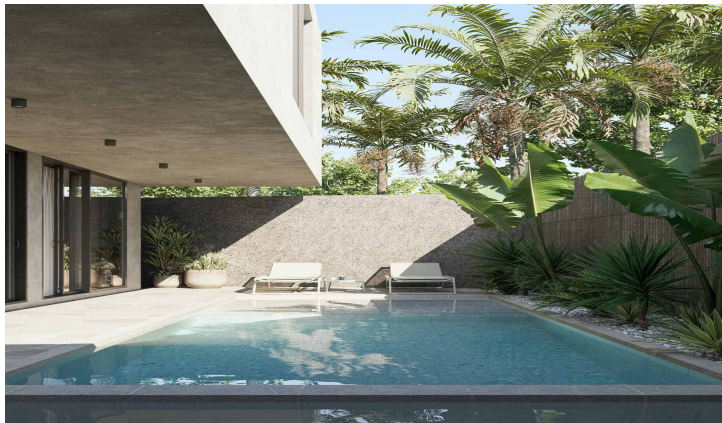

MODERN 2 BEDROOM VILLA WITH SKYLIGHTS FOR SALE
LEASEHOLD IN BINGIN BALI BE-450

PROPERTY INFORMATION

• NOT ACTIVATED • PREVIEW •

Website Link	Link	Property ID	BE-450
Property Type	Villa	Status	Leasehold
Land Size	150 sqm	Leasehold	26 Years
Building Size	150 sqm	Add Extension	
Price	USD 299000	Years Extension	
		Zoning	Tourism
		Building Permit	Yes

PROPERTY FEATURES

Furnish	Fully-Furnished	Living Room	
Bedroom	2	View	
Bathroom	2.5	Rooftop	no
Pool Size	7 x 2,6 m	Parking	No
Garage	No	Label	Off Plan