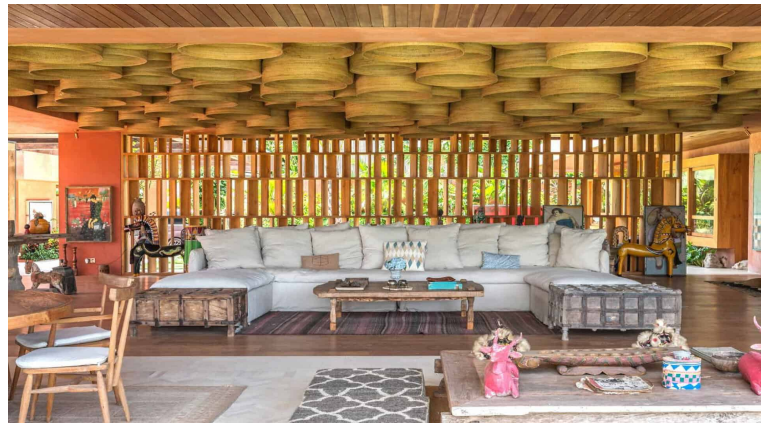

MAGNIFICENT 6 BEDROOM VILLA WITH RICE FIELD VIEW FOR SALE LEASEHOLD IN TUMBAK BAYUH BALI BE-1990

PROPERTY INFORMATION

• NOT ACTIVATED • PREVIEW •

Website Link	Link	Property ID	BE-1990
Property Type	Villa	Status	Leasehold
Land Size	2500 sqm	Leasehold	57 Years
Building Size	2300 sqm	Add Extension	not_possible
Price	USD 6500000	Years Extension	
		Zoning	Residential
		Building Permit	Yes

PROPERTY FEATURES

Furnish	Fully-Furnished	Living Room	Open
Bedroom	6	View	Ricefield
Bathroom	7	Rooftop	No
Pool Size		Parking	Yes
Garage	Yes	Label	Ready Now, Premium