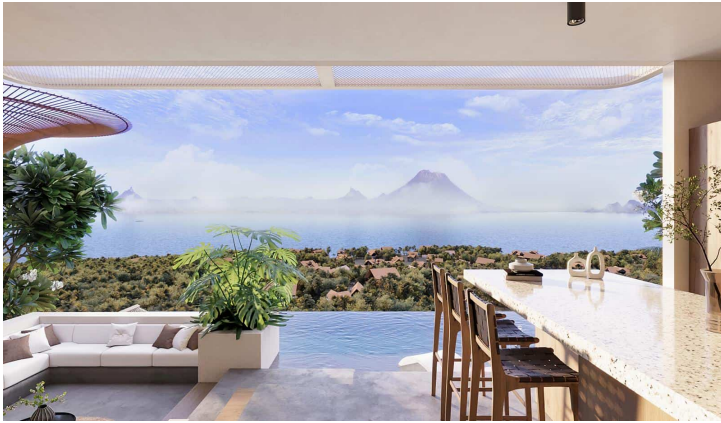

**BEAUTIFUL 2 BEDROOM VILLA WITH OCEAN VIEW FOR SALE
LEASEHOLD IN NUSA PENIDA BE-945**

PROPERTY INFORMATION

• NOT ACTIVATED • PREVIEW •

Website Link	Link	Property ID	BE-945
Property Type	Villa	Status	Leasehold
Land Size	339 sqm	Leasehold	30 Years
Building Size	191 sqm	Add Extension	
Price	USD 279000	Years Extension	
		Zoning	Tourism
		Building Permit	