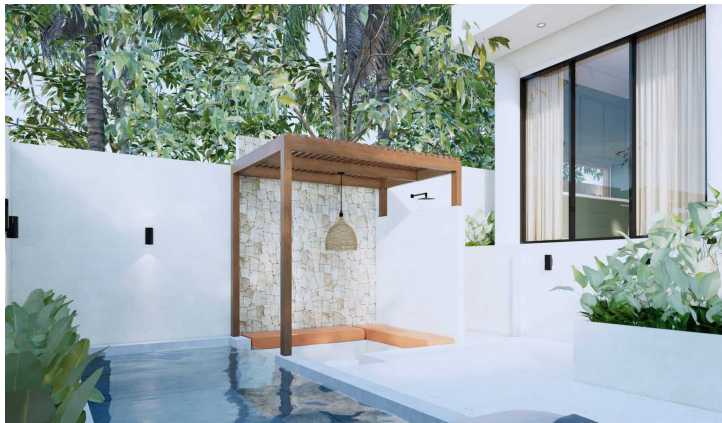

WALKING DISTANCE TO THE BEACH 3 BEDROOM VILLA FOR
SALE LEASEHOLD IN ULUWATU BE-1192

PROPERTY INFORMATION

• NOT ACTIVATED • PREVIEW •

Website Link	Link	Property ID	BE-1192
Property Type	Villa	Status	Leasehold
Land Size	160 sqm	Leasehold	29 years
Building Size	130 sqm	Add Extension	
Price	USD 269000	Years Extension	
		Zoning	Tourism
		Building Permit	Yes

PROPERTY FEATURES

Furnish	Fully-Furnished	Living Room	Enclosed
Bedroom	3	View	
Bathroom	3	Rooftop	no
Pool Size		Parking	No
Garage	No	Label	Off Plan