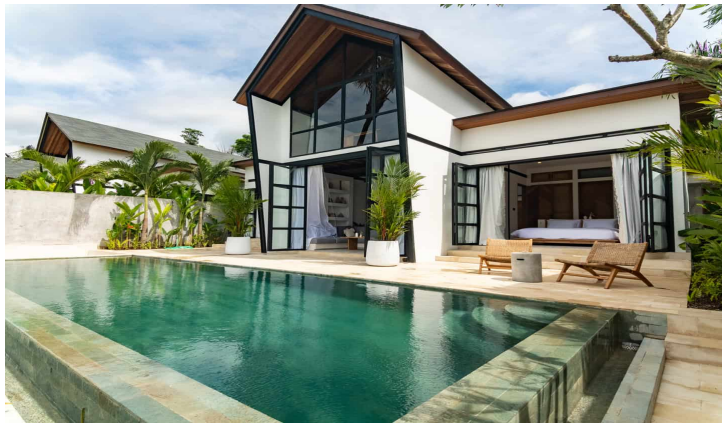

OFFPLAN 2 BEDROOM VILLA FOR SALE LEASEHOLD IN KABA
KABA BE-1960

PROPERTY INFORMATION

• NOT ACTIVATED • PREVIEW •

Website Link	Link	Property ID	BE-1960
Property Type	Villa	Status	Leasehold
Land Size	119 sqm	Leasehold	28 years
Building Size	257 sqm	Add Extension	
Price	USD 235000	Years Extension	
		Zoning	Mixed
		Building Permit	