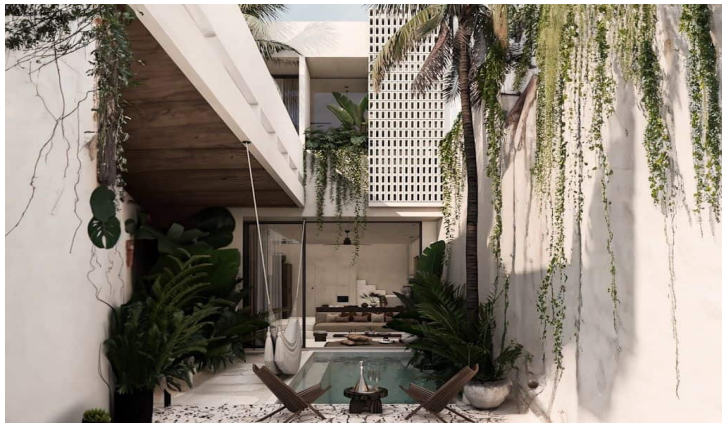

MODERN LUXURY DESIGN 2 BEDROOM VILLA FOR SALE
LEASEHOLD IN ULUWATU BE-1121

PROPERTY INFORMATION

• NOT ACTIVATED • PREVIEW •

| | | | |
|---------------|------------|-----------------|-------------|
| Website Link | Link | Property ID | BE-1121 |
| Property Type | Villa | Status | Leasehold |
| Land Size | 100 sqm | Leasehold | 29 years |
| Building Size | 87 sqm | Add Extension | |
| Price | USD 185000 | Years Extension | |
| | | Zoning | Residential |
| | | Building Permit | |